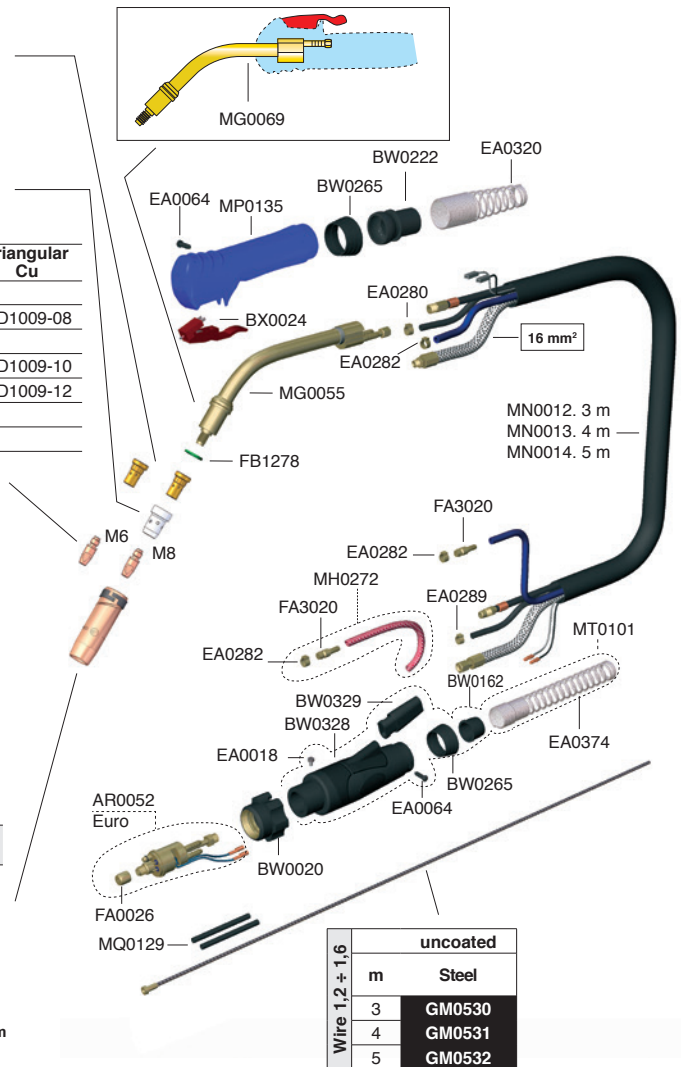

Wire 1,2 + 1,6	uncoated	
	m	Steel
3		GM0530
4		GM0531
5		GM0532