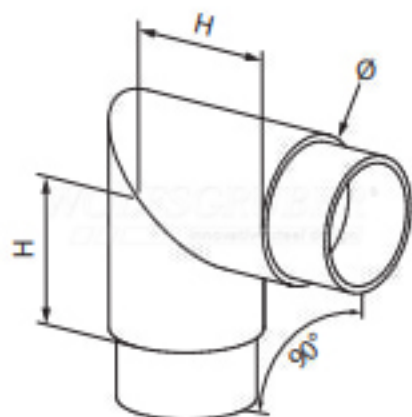

raccordo 90°

304 | 1.4301

satinato

ART.	Ø	H
62329	26,9 x2,0	25
62322	33,7 x2,0	25
62326	42,4 x2,0	30
62327	48,3 x2,0	35

316 | 1.4401

satinato

ART.	Ø	H
62323-V4A	21,3 x2,0	25
62329-V4A	26,9 x2,0	25
62322-V4A	33,7 x2,0	25
62326-V4A	42,4 x2,0	30
62327-V4A	48,3 x2,0	35

316 | 1.4401

lucidato

ART.	Ø	H
62329-V4A-P	26,9 x2,0	25
62322-V4A-P	33,7 x2,0	25
62326-V4A-P	42,4 x2,0	30
62327-V4A-P	48,3 x2,0	35