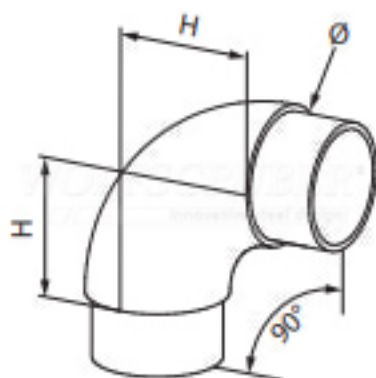

raccordo 90°

304 | 1.4301

satinato

ART.	Ø	H
62302	33,7 x2,0	35
62306	42,4 x2,0	45
62307	48,3 x2,0	50

316 | 1.4401

satinato

ART.	Ø	H
62306-V4A	42,4 x2,0	45
62307-V4A	48,3 x2,0	50

316 | 1.4401

lucidato

ART.	Ø	H
62306-V4A-P	42,4 x2,0	45
62307-V4A-P	48,3 x2,0	50