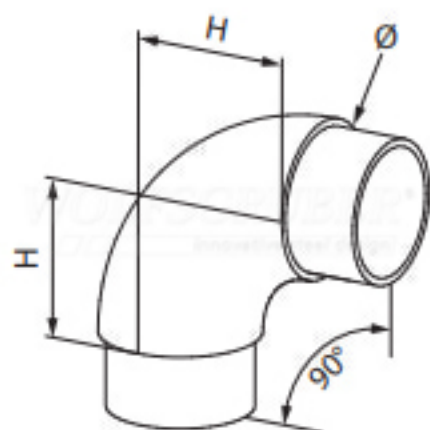

raccordo 90°

304 | 1.4301

satinato

ART.	Ø	H
62302	33,7 x2,0	35
62306	42,4 x2,0	45
62307	48,3 x2,0	50

316 | 1.4401

satinato

ART.	Ø	H
62306-V4A	42,4 x2,0	45
62307-V4A	48,3 x2,0	50

316 | 1.4401

lucidato

ART.	Ø	H
62306-V4A-P	42,4 x2,0	45
62307-V4A-P	48,3 x2,0	50