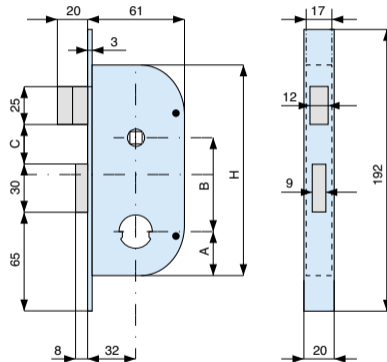

2 mandate e scrocco - catenacci in ottone

2 throws and latch bolt - brass deadbolts

■ mm. 8

con cilindro
with cylinder

frontale
forend

codice code
ENT

euro

019.56.0